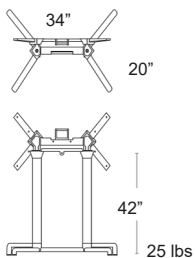

NARDI
YOUR OUTDOOR LIVING
MADE IN ITALY