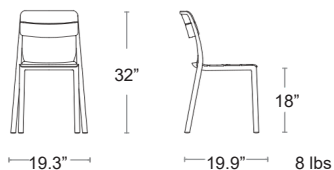

TORTORA
40245.10

AGAVE
40245.16

Cassia

Uniformly coloured polypropylene & fibreglass • UV Protected

See cushions, Page 54

MSRP: \$230 EA. **SELL: \$175 EA.**

ANTRACITE
40221.02

CAPPUCINO
40221.14