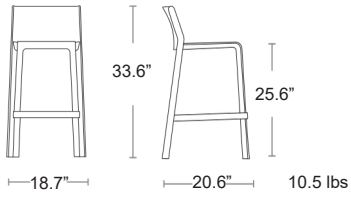

AGAVE
40350.16

OTTANIO
40350.49

SENAPE
40350.56

TABACCO
40350.53

Trill Counter

Uniformly coloured polypropylene & fibreglass • UV Protected

MSRP: \$280 EA SELL: **\$210 EA**

-  BIANCO
40353.00
-  ANTRACITE
40353.02
-  GRIGIO
40353.03
-  TORTORA
40353.10
-  AGAVE
40353.16
-  OTTANIO
40353.49
-  SENAPE
40353.56
-  TABACCO
40353.53