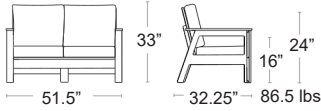

WIDE RANGE OF FABRIC CHOICES AT NO ADDITIONAL
COST · 3-4 WEEK LEAD TIME

LOUNGE SEATING

Loveseat

MSRP: \$2280 EA. SELL: \$1480 EA.
AMALFI-LOVE-FR

Club Chair

MSRP: \$1400 EA. SELL: \$910 EA.
AMALFI-CLUB-FR

WIDE RANGE OF FABRIC CHOICES AT NO ADDITIONAL COST · 3-4 WEEK LEAD TIME