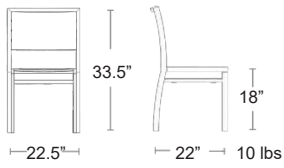

ASH BATYLINE SLING
FRAME - SAND
ISLAND-S-SND-ASH

Marco Wicker

Square tubular aluminum frame • E-Plated Powder Coat finish
• Viro Wicker Seat & Back

MSRP: \$340 EA. SELL: **\$225 EA.**

SEAT & BACK - VIRO GRAPHITE
FRAME - SILVER 516S-SW-BS