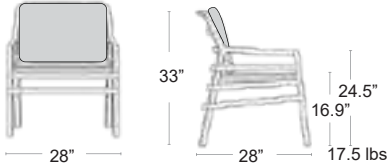

Aria Armchair With Cushions

Uniformly coloured polypropylene & fibreglass • UV Protected

SEAT & BACK CUSHIONS INCLUDED

CHOOSE A FRAME COLOUR & A CUSHION FABRIC FROM THE IN STOCK SELECTIONS PAGE 28