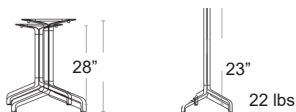

Maxi

536 + COLOUR CODE
MSRP: $520 EA.
SELL: $340 EA.