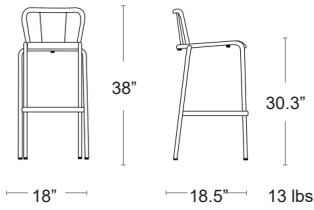

Adico 786B

Tubular steel frame • Solid steel seat & back • E-Plated Powder Coat finish

MSRP: $540 EA. SELL: $350 EA.

YELLOW
786B-1002

WHITE
786B-1310

ORANGE
786B-2012

RED
786B-3169

GREEN
786B-6021

BLUE
786B-6034

BLACK
786B-9005