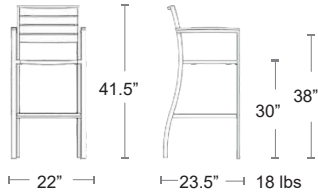

SEAT & BACK - TEAK POLYWOOD
FRAME - ANTRACITE 516B-PW-TA