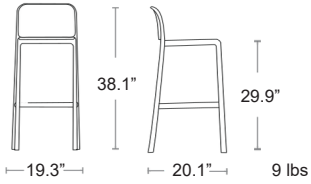

ROSSO
40344.07

TORTORA
40344.10

AGAVE
40344.16

NARDI
YOUR OUTDOOR LIVING
MADE IN ITALY

Faro

Uniformly coloured polypropylene & fibreglass • UV Protected

MSRP: \$250 EA. SELL: **\$165 EA.**

BIANCO
40346.00