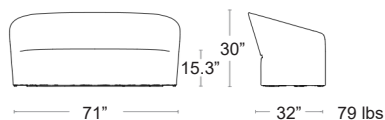

Pine Beach Sofa

PINEBEA/SO-ANT

MSRP: $3200 EA.

SELL: **$2080 EA.**