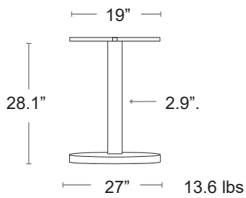

Lunar 21 Small

LNST21BK-BLACK -DH

MSRP: $440 EA.

SELL: $285 EA.