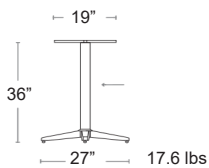

Trail 27

TRST27BKB-BLACK-BH
MSRP: \$360 EA.
SELL: **\$235 EA.**

Trail 30

TRST30BKB-BLACK-BH
MSRP: \$400 EA.
SELL: **\$260 EA.**

BLACK

Trail Counter Collection

Trail 27 Counter

Self Leveling Counter
TRST27BKC-BLACK-CH
MSRP: \$360 EA.
SELL: **\$235 EA.**