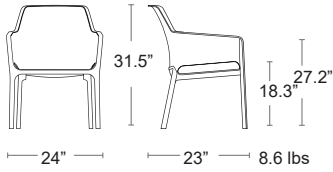

TORTORA
40205.10

CORDA
40205.24

TERRA
40205.44

NARDI
YOUR OUTDOOR LIVING
MADE IN ITALY

Net

Uniformly coloured polypropylene & fibreglass • UV Protected
See cushions Page 28

MSRP: \$270 EA. SELL: **\$205 EA.**