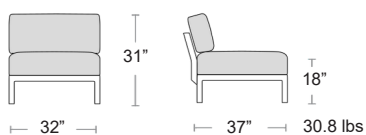

Armless Module

MSRP: $1510 EA.

SELL: **$1130 EA.**

40183.+ FRAME & FABRIC
COLOUR CODES