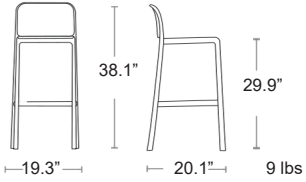

MSRP: \$230 EA. SELL: **\$150 EA.**

NARDI
YOUR OUTDOOR LIVING
MADE IN ITALY

Lido

Uniformly coloured polypropylene & fibreglass • UV Protected

MSRP: \$250 EA. SELL: **\$165 EA.**

BIANCO
40344.00

ANTRACITE
40344.02