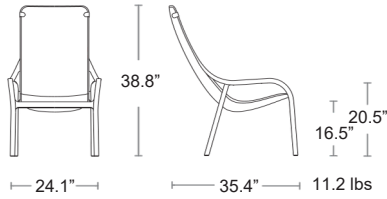

Net Lounge

Uniformly coloured polypropylene & fibreglass • UV Protected

MSRP: $420 EA. SELL: **$315 EA.**

BIANCO
40329.00

ANTRACITE
40329.02

SALICE
40329.04

TORTORA
40329.10

SENAPE
40329.56

CORALLO
40329.75