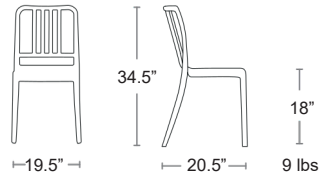

PAPATYA
MADE IN TURKEY

Varia

Uniformly coloured polypropylene & fibreglass • UV Protected
See cushions, Page 54

MSRP: $200 EA. SELL: **$130 EA.**

WHITE
VARIA-01WHITE

RED VARIA-
04RED

WARM GREY VARIA-
17WARM GREY

ANTRACITE VARIA-
22ANTRACITE

GREEN VARIA-
54GREEN