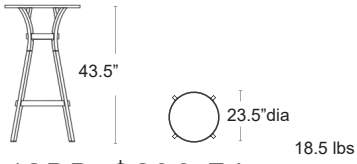

Combo Bar

Regenerated uniformly coloured fibreglass polypropylene resins •
UV Protected • Matte finish • Recyclable resin

Combo Bar 60

40030 + 40031 + COLOUR CODE

MSRP: $600 EA.
SELL: **$390 EA.**