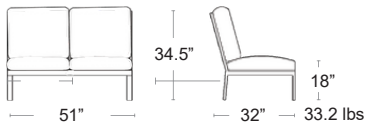

CITYVIEW-02R

LOUNGE SEATING

City View Modular Collection

Corner

MSRP: \$2200 EA. SELL: **\$1430 EA.**

CITYVIEW-00C

Double Armless

MSRP: \$2000 EA. SELL: **\$1300 EA.**