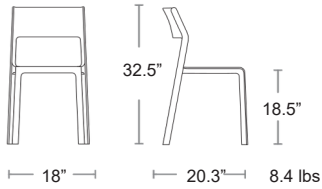

NARDI
YOUR OUTDOOR LIVING
MADE IN ITALY

Trill

Uniformly coloured polypropylene & fibreglass • UV Protected
See cushions, Page 54

MSRP: $230 EA.   SELL: **$175 EA.**

- BIANCO
  40253.00
- ANTRACITE
  40253.02
- GRIGIO
  40253.03
- TORTORA
  40253.10
- AGAVE
  40253.16
- OTTANIO
  40253.49
- TABACCO
  40253.53
- SENAPE
  40253.56