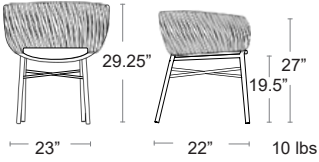

Capri Bucket

All-Weather Ropeback & arms • Round tubular aluminum frame • E-Plated Powder Coat finish • Textaline seat cushion

MSRP: $440 EA. SELL: **$285 EA.**

CUSHION - GREY
FRAME - BLACK
CAPRI.ARM