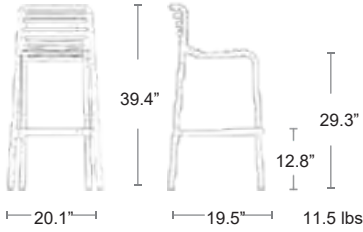

NARDI
YOUR OUTDOOR LIVING
MADE IN ITALY

Doga

Uniformly coloured polypropylene & fibreglass • UV Protected

MSRP: $280 EA. SELL: $210 EA.

BIANCO
40348.00

ANTRACITE
40348.02

CAPPUCINO
40348.14

MENTA
40348.15

AGAVE
40348.16

PERA
40348.18

MARSALA
40348.21

TABACCO
40348.53