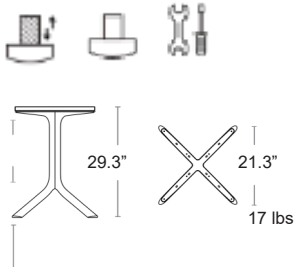

Clip

Tubularresin & fibreglass legs • UV Protected

MSRP: $230 EA. SELL: $150 EA.

Fiore

CastAluminum • E-Plated Powder Coat finish
• Specially Treated for High Salinity Environments

MSRP: $300 EA. SELL: $195 EA.