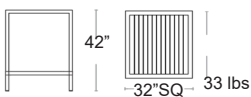

Cube 80

48052.02+48152.02

MSRP: $840 EA.

SELL: **$545 EA.**