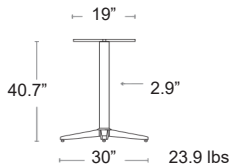

Trail 27

TRST27BKB-BLACK-BH
MSRP: $360 EA.
SELL: **$235 EA.**