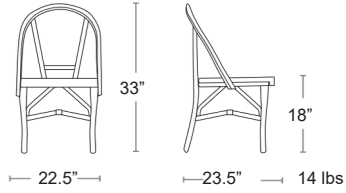

MSRP: \$280 EA. **SELL: \$185 EA.**

SEAT & BACK - BLACK & WHITE
FRAME - TEAK AC3501N01RAT

Island Faux Wood

FauxWoodseat&back•Aluminum powder coated frame

MSRP: \$360 EA. SELL: \$235 EA.

FAUX WOOD GREY
FRAME - BLACK
ISLAND-S-BLK-FWG