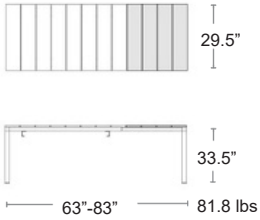

NARDI
YOUR OUTDOOR LIVING
MADE IN ITALY

Rio 140 Aluminum Extendable

Aluminum frame & legs • Aluminum tabletop • E-plated Powder Coat finish • UV Protected • Removeable leaf nests under table • Seats 6-8

MSRP: $2740 EA. SELL: **$2055 EA.**

Panel Replacements

Specify End or Extension & Colour
RIO 140 Aluminum

204863
MSRP: $480 EA.

SELL: **$240 EA.**