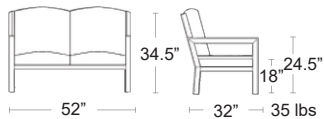

CUSHIONS - VENUS DOLPHIN FRAME - ANTRACITE WELDED ALUMINUM

Sofa

MSRP: \$3200 EA. SELL: **\$2080 EA.**

CITYVIEW-581

Love Seat

MSRP: \$2240 EA. SELL: **\$1460 EA.**

CITYVIEW-582

City View Modular Collection