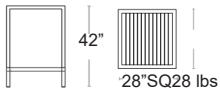

Resin&fibreglass slat top • Tubular aluminum legs
•E-Plated Powder Coat finish • UV Protected

Cube Rectangle

Cube Square

Cube 70

47852.02+47952.02

MSRP: \$790 EA.

SELL: **\$515 EA.**

Cube 80