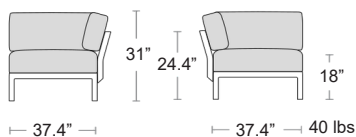

Maximo Modular Deep Seating Collection

Uniformly coloured fiberglass & polypropylene • UV Protected • Recyclable
The Nardi Regeneration industrial program is creating a line of outdoor furniture specifically dedicated to regenerated plastic products, made of post-industrial & post-consumer polypropylene, which can in turn be recycled. Create your own unique sectional set.

Corner Module

MSRP: $2020 EA.

SELL: **$1515 EA.**

40184.+ FRAME & FABRIC
COLOUR CODES