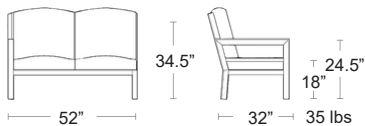

CITYVIEW-02L