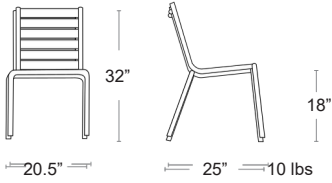

FAUX WOOD TEAK
FRAME - SAND
ISLAND-S-SND-FWT

myStation

Island Sling

Batyline seat & back • Aluminum powder coated frame

MSRP: \$410 EA. SELL: **\$265 EA.**

EBONY BATYLINE SLING
FRAME - BLACK ISLAND-
S-BLK-EBO