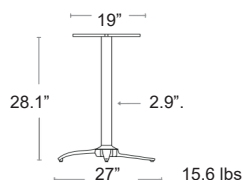

myStation

Lunar

Steel · E-plated Powder Coat finish · Award-winning self-stabilizing mechanical system

MSRP: $430 EA. SELL: **$280 EA.**

myStation

Terrace Tilt

Steel · E-plated Powder Coat finish · Award-winning self-stabilizing mechanical system

MSRP: $540 EA. SELL: **$350 EA.**

NARDI
YOUR OUTDOOR LIVING
MADE IN ITALY

Scudo Tilt Double

Cast Aluminum · E-Plated Powder Coat finish
• Specially Treated for High Salinity Environments

MSRP: $650 EA. SELL: **$425 EA.**

SPECIAL ORDER