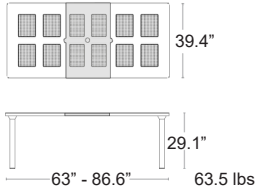

Panel Replacements

Extension Panel
2047033+COLOURCODE
MSRP: $210 EA.

SELL: **$105 EA.**

End Panel
2047031+COLOUR CODE
MSRP: $300 EA.

SELL: **$150 EA.**