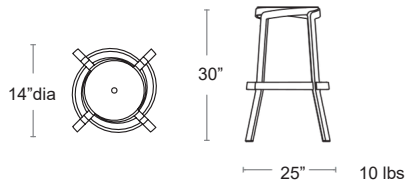

Stack Maxi

Uniformly coloured polypropylene & fibreglass • UV Protected

MSRP: $230 EA. SELL: **$150 EA.**