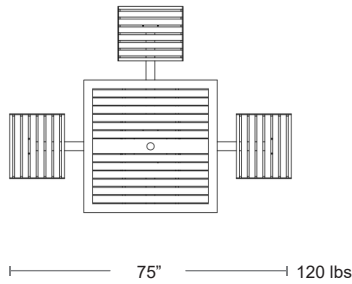

Marco Polywood Cluster ADA/AODA

- Round tubular steel frame • E-Plated Powder Coat finish
- Polywood & Aluminum Seats & Tabletop • Built-in 1.5" umbrella mount •
- MUST be bolted down • Hardware included

MSRP: $2820 EA. SELL: **$1835 EA.**