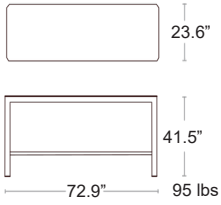

SELL: \$780 EA.

TOP - OKOUME PLYWOOD
FRAME - BLACK

TABLES: BAR HEIGHT

Stone Ceramic Bar

Aluminum Frame • E-Plated Powder Coat finish • Ceramic Tabletop Surface

MSRP: \$1680 EA. SELL: **\$1260 EA.**

TOP - CERAMIC MARBLE
FRAME - BLACK STONE-
CG-T-110CBC-BLACK