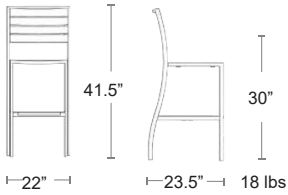

SEAT & BACK - BATYLINE FRAME - ANTRACITE 517B-BT-GA

Marco Polywood - Armless

Square tubular aluminum frame • E-Plated Powder Coat finish
• Polywood Seat & Back

MSRP: \$400 EA. SELL: **\$260 EA.**

SEAT & BACK - TEAK POLYWOOD
FRAME - ANTRACITE 517B-PW-TA