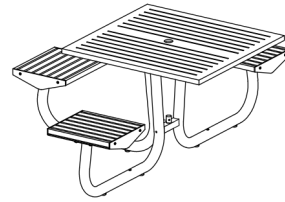

Marco Polywood Cluster ADA/AODA

- Round tubular steel frame • E-Plated Powder Coat finish
- Polywood & Aluminum Seats & Tabletop • Built-in 1.5" umbrella mount •
- MUST be bolted down • Hardware included

MSRP: $2820 EA. SELL: **$1835 EA.**

PLEASE NOTE This product has high UV additives to prevent fading, however in some instances, drinking glasses left on the table in the sun can act as a magnifying glass and create small burn holes in the Polywood. This product is recommended for use where glassware is not used

TOP & SEATS GREY POLYWOOD
FRAME ANTRACITE
CS-7113-PW-GA-ADA