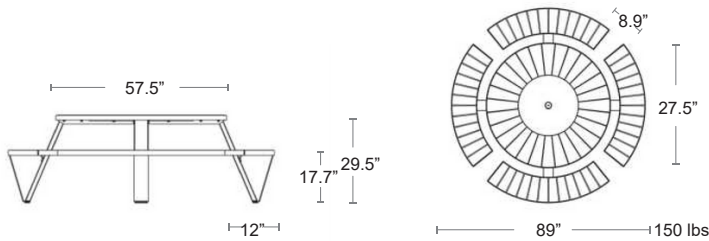

Marco Polywood Round Cluster Seat

Rectangular tubular steel frame • E-Plated Powder Coatfinish
• Polywood & Aluminum Seats & Tabletop • Seats 8 • MUST be bolted down,
hardware included • 1.5" Umbrella hole • Requires umbrella base if umbrella
is used • MUST be bolted down • Hardware included

MSRP: $3600 EA. SELL: **$2340 EA.**

PLEASE NOTE This product has high UV additives to prevent fading, however in some instances, drinking glasses left on the table in the sun can act as a magnifying glass and create small burn holes in the Polywood. This product is recommended for use where glassware is not used

TOP & SEATS GREY POLYWOOD
FRAME ANTRACITE
CS-760-PW-GA