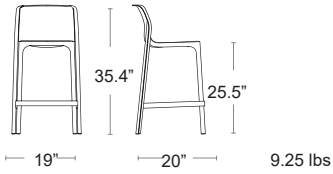

NARDI
YOUR OUTDOOR LIVING
MADE IN ITALY

Net Counter

Uniformly coloured polypropylene & fibreglass • UV Protected

MSRP: $290 EA   SELL: **$220 EA**

BIANCO
40356.00

ANTRACITE
40356.02

SALICE
40356.04

TORTORA
40356.10

SENAPE
40356.56

CORALLO
40356.75