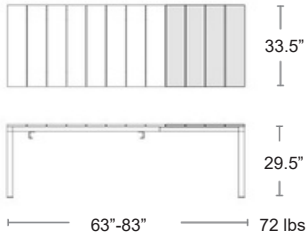

Rio 140 Resin Extendable Table

Aluminum frame&legs · E-plated Powder Coat finish · Resin tabletop · UV Protected · Removeable leaf nests under table · Seats 6-8

MSRP: $1880 EA. SELL: **$1410 EA.**