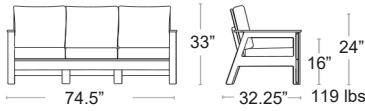

Amalfi Collection

High density polyethylene (HDPE) • Textured finish • Durable • UV protected
Cushions Sunbrella Cast Charcoal • Zippered for easy cleaning