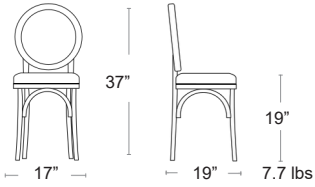

Ciao Bella Indoor

Oak Wood Frame, Rattan Back • Velcro upholstered seat, remove to stack • Fire Retardant CA-117 Fabric

MSRP: $250 EA. SELL: $150 EA.

SEAT - CA-117 FRAME - OAK WOOD/RATTAN CIAO.BELLA