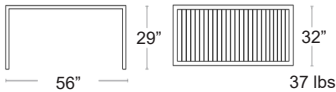

Cube 140

47752.02

MSRP: $840 EA.

SELL: **$545 EA.**