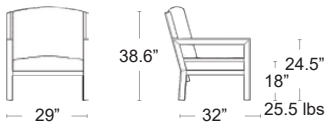

CITYVIEW-511