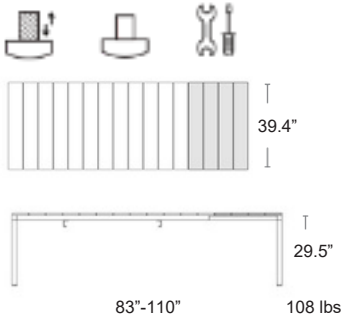

ANTRACITE
48352.02

TORTORA
48359.10

Rio 210 Resin Extendable

Aluminum frame&legs · E-plated Powder Coat finish · Resin tabletop · UV Protected · Removeable leaf nests under table · Seats 8-10

MSRP: \$2300 EA. SELL: **\$1725 EA.**