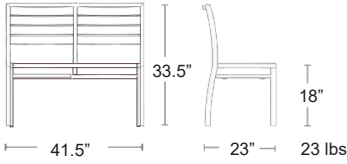

Marco Polywood Bench

Square tubular aluminum frame • E-Plated Powder Coat finish
 • Polywood Seat & Back
 MSRP: \$660 EA.

SELL: \$430 EA.

Connecting hardware included with orders of 2 or more

Jakarta Folding