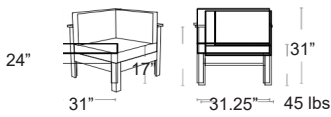

Armless

MSRP: $1220 EA. **SELL: $800 EA.**

AMALFI-ARMLESS-FR

Corner

MSRP: $1650 EA. **SELL: $1070 EA.**