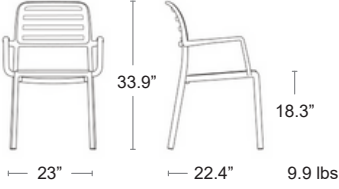

NARDI
YOUR OUTDOOR LIVING
MADE IN ITALY

Costa

Uniformly coloured polypropylene & fibreglass • UV Protected

See cushions Page 28

MSRP: \$230 EA. **SELL: \$150 EA.**

-  BIANCO
40244.00
-  ANTRACITE
40244.02
-  ROSSO
40244.07
-  TORTORA
40244.10
-  AGAVE
40244.16