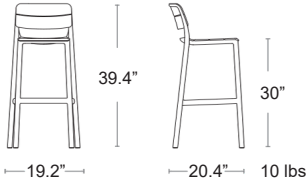

Cassia

Uniformly coloured polypropylene & fibreglass • UV Protected

MSRP: $280 EA.   SELL: $210 EA.

- ANTRACITE
  40362.02
- CAPPUCINO
  40362.14
- CORDA
  40362.24
- BASALT
  O
  40362.25
- CACTUS
  40362.27
- BORGOGNA
  40362.38
- MAYA
  40362.42
- TABACCO
  40362.53