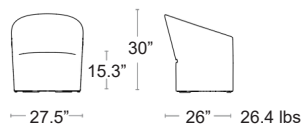

Pine Beach Collection

LLDPE (linear low-density polyethylene) • Small drain hole • UV protected • 100% recyclable material • Solution dyed •

Pine Beach Club Chair

PINEBEA/AC-ANT

MSRP: $1120 EA.

SELL: **$730 EA.**