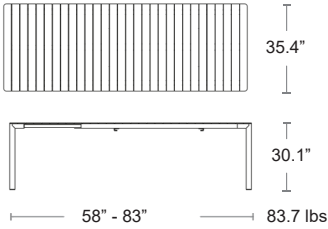

Tevere 147 Extendable

Uniformly colored recyclable fibreglass polypropylene resin table top • UV Protected • Coated Aluminum Frame • Seats 6-8
MSRP: $2480 EA. SELL: **$1860 EA.**

Panel Replacements

Specify Colour

TEVERE 147
REGULAR PANEL • 2049433
EXTENSION PANEL • 2049633
MSRP: $390 EA.
SELL: **$195 EA.**