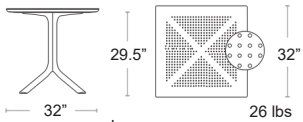

Clip 80

40082 +COLOUR CODE

MSRP: $510 EA.
SELL: **$335 EA.**