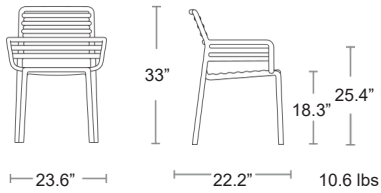

Doga

Uniformly coloured polypropylene & fibreglass • UV Protected
See cushions Page 28
MSRP: $260 EA.

SELL: $195 EA.

ANTRACITE
40254.02

CAPPUCINO
40254.14

MENTA
40254.15

AGAVE
40254.16

PERA
40254.18

MARSALA
40254.21

TABACCO
40254.53