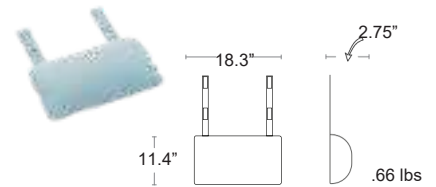

Acrylic yarn dyed fabric with polyurethane foam & Velcro straps

MSRP: \$120 EA.

SELL: **\$80 EA.**

LINO
36300.04.152

ROSA
SUNBRELLA
36300.04.222

ARTIC
SUNBRELLA
36300.04.223

FELCE
SUNBRELLA
36300.04.224

MSRP: \$100 EA.