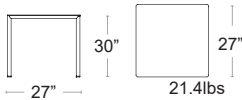

Piave 70

ANTRACITE • 49752.00.352
TORTORA • 49759.00.359
TABACCO • 49767.00.367
CORDA • 49769.00.369

MSRP: $980 EA.

SELL: **$640 EA.**