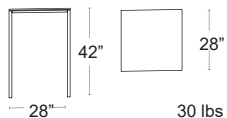

Adico 28" Square

IKA-A-70SQ

MSRP: $1200 EA.

SELL: $780 EA.