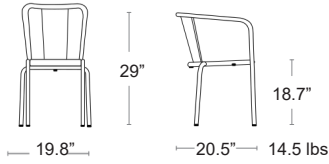

Adico #508

Tubular steel frame • Solid steel seat & back • E-Plated Powder Coat finish

MSRP: $440 EA. SELL: **$285 EA.**

YELLOW
508-1002

WHITE
508-1310

ORANGE
508-2012

RED
508-3169

GREEN
508-6021

BLUE
508-6034

BLACK
508-9005