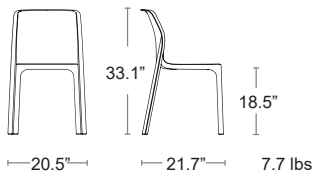

NARDI
YOUR OUTDOOR LIVING
MADE IN ITALY

Bit

Uniformly coloured polypropylene & fibreglass • UV Protected
See cushions, Page 54
MSRP: $230 EA.

SELL: $175 EA.

BIANCO
40328.00

ANTRACITE
40328.02

SALICE
40328.04

TORTORA
40328.10

SENAPE
40328.56

CORALLO
40328.75