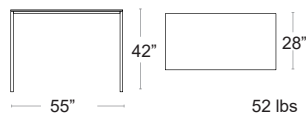

Adico 55" x 28"

IKA-A-140X70RECT

MSRP: $1950 EA.

SELL: $1270 EA.