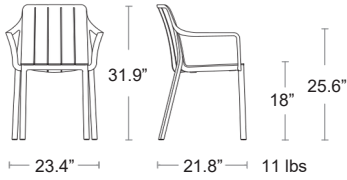

MARSALA
40254.21

TABACCO
40254.53

NARDI
YOUR OUTDOOR LIVING
MADE IN ITALY

Tiberina

Uniformly coloured polypropylene & fibreglass • UV Protected
See cushions Page 28

MSRP: \$260 EA. SELL: **\$195 EA.**

ANTRACITE
40205.02