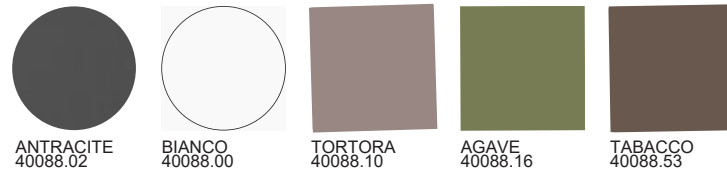

Teak will develop a warm grey patina over time or it can be oiled annually to maintain the look of new wood.

DINING HEIGHT BASES

Clip

Tubularresin & fibreglass legs • UV Protected

MSRP: \$230 EA. SELL: \$150 EA.