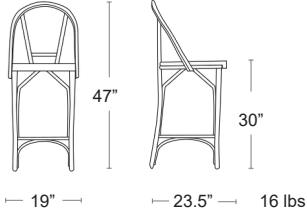

SEAT & BACK - TEAK POLYWOOD
FRAME - SILVER 516B-PW-TS

myStation

Parisian

Welded Aluminum frame • Wood-look finish • All-Weather wicker seat & back

MSRP: \$470 EA. SELL: **\$305 EA.**

SEAT & BACK - BLACK & WHITE
FRAME - TEAK AC3531N17RAT