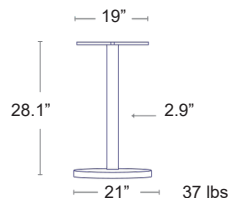

Trail 30 Counter

Self Leveling Counter
TRST30BKC-BLACK-CH
MSRP: \$400 EA.
SELL: **\$260 EA.**

BLACK

myStation

Lunar

Steel · E-plated Powder Coat finish · Award-winning self-stabilizing mechanical system

MSRP: \$430 EA. SELL: **\$280 EA.**