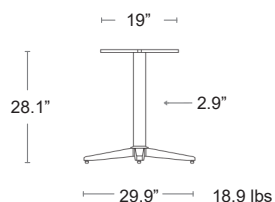

Scudo Tilt Double

Cast Aluminum • E-Plated Powder Coat finish
• Specially Treated for High Salinity Environments
MSRP: $540 EA. SELL: **$350 EA.**

SPECIAL ORDER

Trail 27

TRST27BK-BLACK-DH
MSRP: $310 EA.
SELL: **$205 EA.**

Trail 30

TRST30BK-BLACK -DH
MSRP: $360 EA.
SELL: **$235 EA.**

Trail Double

TTST22BK-BLACK -DH
MSRP: $480 EA.
SELL: **$315 EA.**