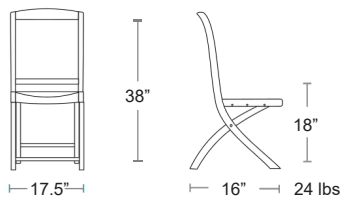

Jakarta Folding

Teakframe • BatylineDuo Structural Fabric™ sling suspended in an aluminum channel with edges sewn around a poly core

MSRP: $950 EA. SELL: $475 EA.