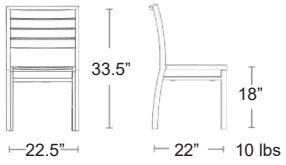

SEAT & BACK - VIRO GRAPHITE
FRAME - ANTRACITE 516S-SW-BA

myStation

Marco Sling

Square tubular aluminum frame • E-Plated Powder Coat finish
• Batyline Seat & Back

MSRP: \$340 EA. SELL: **\$225 EA.**

Marco Polywood