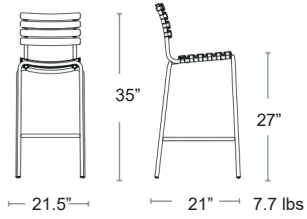

myStation

ReCLIPS Counter

Resinslats made from 97% recycled polypropylene • UV protected • Round tubular aluminum frame • E-Plated Powder Coat finish

MSRP: $530 EA.   SELL: **$345 EA.**

BLACK
22309-2024