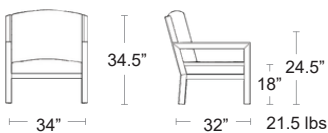

Club Chair

MSRP: $1440 EA. SELL: **$940 EA.**

CITYVIEW-583