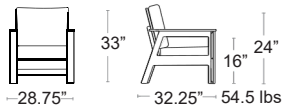

WIDE RANGE OF FABRIC CHOICES AT NO ADDITIONAL
COST · 3-4 WEEK LEAD TIME

LOUNGE SEATING

Loveseat

MSRP: \$2280 EA. SELL: \$1480 EA.
AMALFI-LOVE-FR

Club Chair

MSRP: \$1400 EA. SELL: \$910 EA.
AMALFI-CLUB-FR

WIDE RANGE OF FABRIC CHOICES AT NO ADDITIONAL COST · 3-4 WEEK LEAD TIME