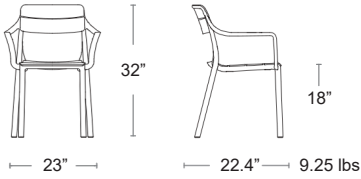

NARDI
YOUR OUTDOOR LIVING
MADE IN ITALY

Cassia

Uniformly coloured polypropylene & fibreglass • UV Protected
See cushions Page 28

MSRP: $260 EA. SELL: **$195 EA.**

- ANTRACITE
  40220.02
- CAPPUCINO
  40220.14
- CORDA
  40220.24
- BASALTO
  40220.25
- CACTUS
  40220.27
- BORGOGNA
  40220.38
- MAYA
  40220.42
- TABACCO
  40220.53