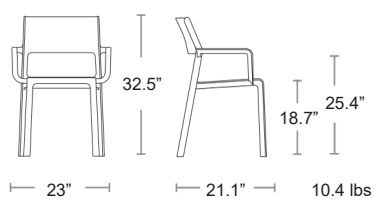

Trill

Uniformly coloured polypropylene & fibreglass • UV Protected
See cushions Page 28

MSRP: $260 EA.   SELL: $195 EA.