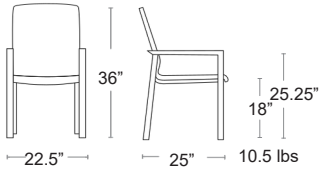

MSRP: \$480 EA. SELL: **\$315 EA.**

myStation

Sanibel

Welded Aluminum Frame • Quick Dry Foam seat & back •

Pfifer Sling • E-Plated Powder Coat finish

MSRP: \$480 EA. **SELL: \$240 EA.**

UPHOLSTERY - PFIFER SLING CHARCOAL
FRAME - ANTRACITE SANIBEL-320