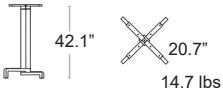

Ibisco Tilt

Cast Aluminum • E-Plated Powder Coat finish
• Specially Treated for High Salinity Environments

MSRP: $400 EA. SELL: **$260 EA.**