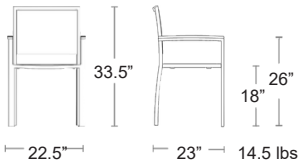

Marco Sling

Square tubular aluminum frame • E-Plated Powder Coat finish •
Batyline Seat & Back • Polywood armrests

MSRP: $350 EA.   SELL: **$230 EA.**

SEAT & BACK - BATYLINE
FRAME - SILVER 516A-
BT-GS