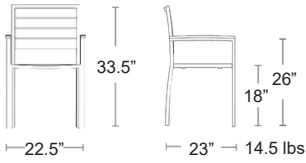

myStation

Marco Polywood

Squaretubular aluminum frame • E-Plated Powder Coat finish • Polywood Seat, Back & Armrests

MSRP: $350 EA. SELL: **$230 EA.**

SEAT & BACK - TEAK POLYWOOD
FRAME - ANTRACITE 516A-PW-TA