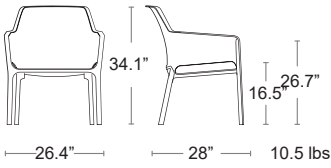

NARDI
YOUR OUTDOOR LIVING
MADE IN ITALY

Net Relax

Uniformly coloured polypropylene & fibreglass • UV Protected
See cushions Page 143
MSRP: $310 EA.

SELL: $235 EA.

BIANCO
40327.00

ANTRACITE
40327.02

SALICE
40327.04

TORTORA
40327.10

SENAPE
40327.56

CORALLO
40327.75