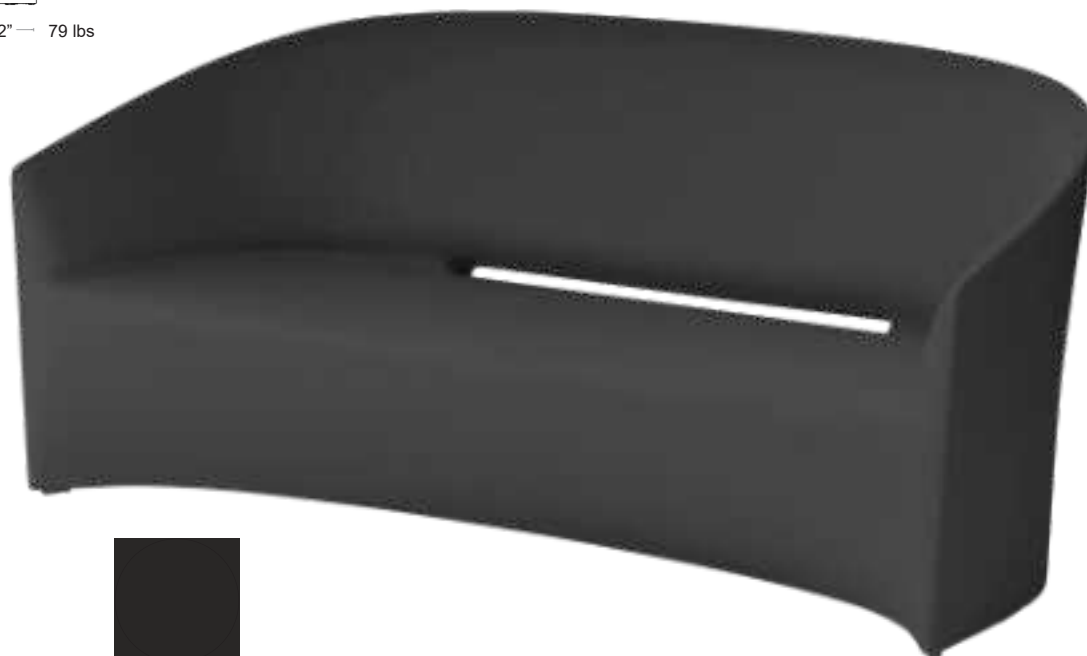

ANTRACITE

Bronte Sectional Set Driftwood

FullRoundResinWicker • PowderCoatedAluminum Frame
*Throw pillows not included

MSRP: \$7000 EA. SELL: **\$3500 EA.**

LOUNGE SEATING

CUSHIONS - BLISS SAND FRAME - FULL ROUND
RESIN WICKER DRIFTWOOD BRONTE SET-
DRIFTWOOD + BRONTE CUSH SET BLISS SA