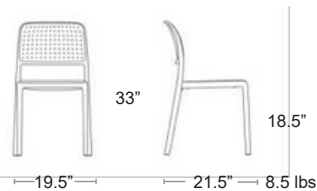

NARDI
YOUR OUTDOOR LIVING
MADE IN ITALY

Bora

Uniformly coloured polypropylene & fibreglass • UV Protected
See cushions, Page 54

MSRP: $200 EA. SELL: **$130 EA.**

BIANCO
40243.00

ANTRACITE
40243.02

ROSSO
40243.07

TORTORA
40243.10

AGAVE
40243.16