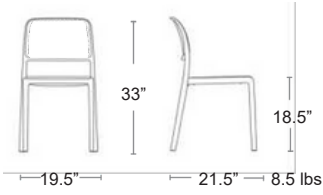

Uniformly coloured polypropylene & fibreglass • UV Protected
See cushions, Page 54

MSRP: \$200 EA. SELL: \$130 EA.

BIANCO
40247.00

ANTRACITE
40247.02

ROSSO
40247.07

TORTORA
40247.10

AGAVE
40247.16

NARDI
YOUR OUTDOOR LIVING
MADE IN ITALY