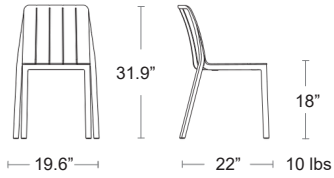

MSRP: \$230 EA. SELL: **\$175 EA.**

ANTRACITE
40206.02

TORTORA
40206.10

CORDA
40206.24

TERRA
40206.44

NARDI
YOUR OUTDOOR LIVING
MADE IN ITALY

Bit

Uniformly coloured polypropylene & fibreglass • UV Protected
See cushions, Page 54
MSRP: \$230 EA.