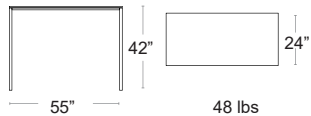

Adico 55" x 24"

IKA-A-140X60RECT

MSRP: $1780 EA.

SELL: $1160 EA.