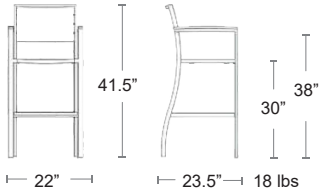

myStation

Marco Sling - Arm

Square tubular aluminum frame • E-Plated Powder Coat finish
• Batyline Seat & Back • Polywood armrests

MSRP: $450 EA. SELL: **$295 EA.**

BATYLINE - SEAT & BACK FRAME - SILVER 516B-BT-GS