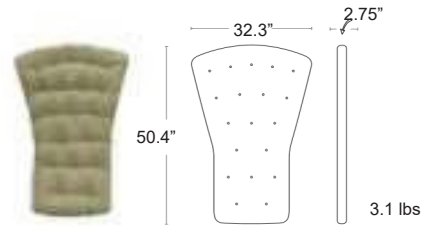

MSRP: $340 EA.

SELL: **$220 EA.**