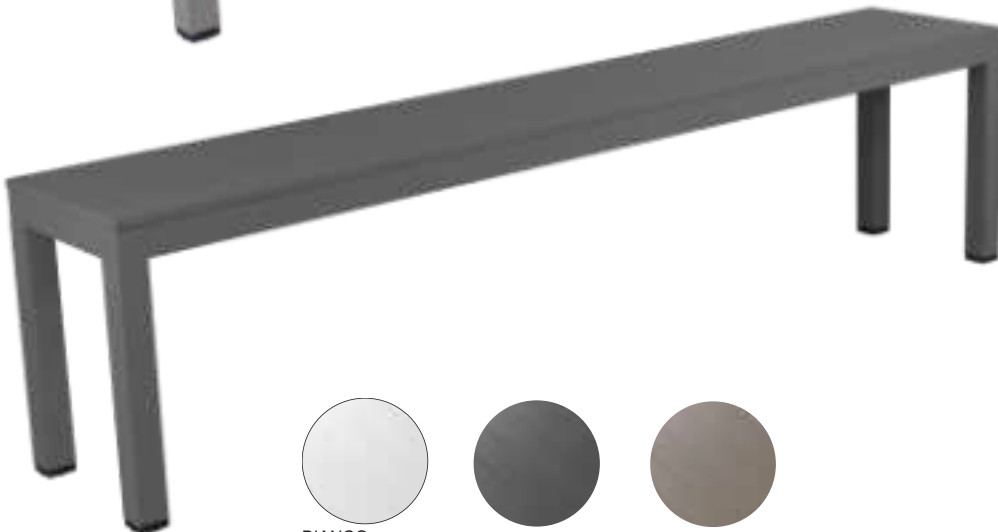

Rio Bench Aluminum

Aluminum frame & seat • E-Plated Powder Coat finish • Adjustable height feet

MSRP: $1380 EA. SELL: **$895 EA.**

BIANCO
49053.00

ANTRACITE
49052.02

TORTORA
49059.10