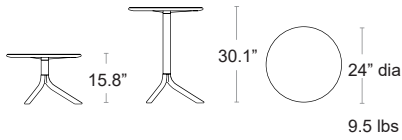

Spritz

Solidresin& fibreglass top with center column & three spokes • UV Protected

MRSP: $260 EA. SELL: $195 EA.

TABLES: DINING HEIGHT