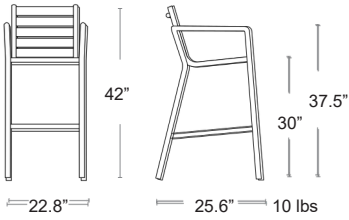

Island Sling

Batyline seat & back • Aluminum powder coated frame

MSRP: $460 EA. SELL: $300 EA.

EBONY BATYLINE SLING FRAME - BLACK ISLAND-B-BLK-EBO