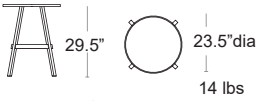

Combo

Regenerated uniformly coloured fibreglass polypropylene resins • UV protected
• Matte finish • Recyclable resin

Combo 60

40030 + COLOUR CODE