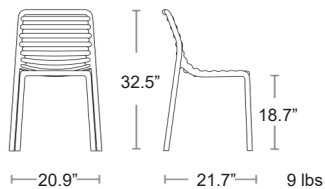

NARDI
YOUR OUTDOOR LIVING
MADE IN ITALY

Doga

Uniformly coloured polypropylene & fibreglass • UV Protected
See cushions, Page 54

MSRP: $230 EA.   SELL: **$175 EA.**