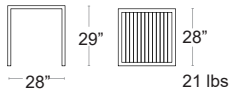

Cube Square

Cube 70

47852.02