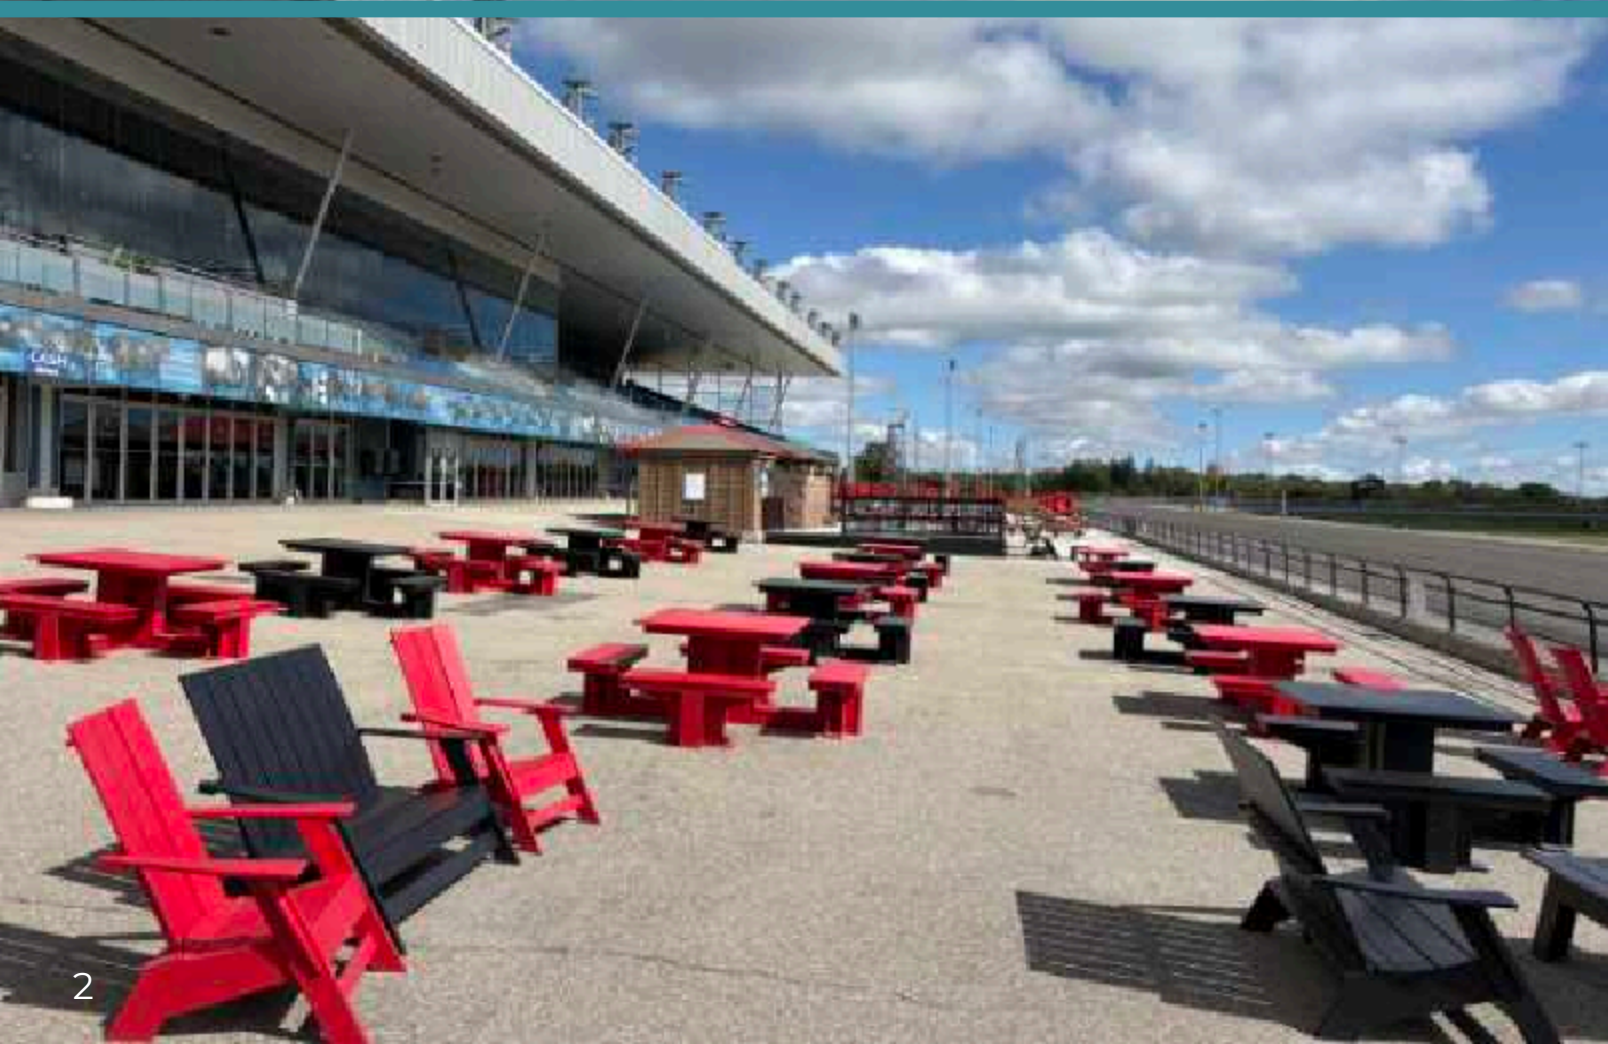

CANADA'S
LARGEST
SUPPLIER OF
COMMERCIAL
PATIO FURNITURE
FOR:

RESTAURANTS

HOTELS

CONDO TERRACES

GOLF COURSES

PRIVATE CLUBS

EDUCATIONAL SETTINGS

OUTDOOR MEETING SPACES