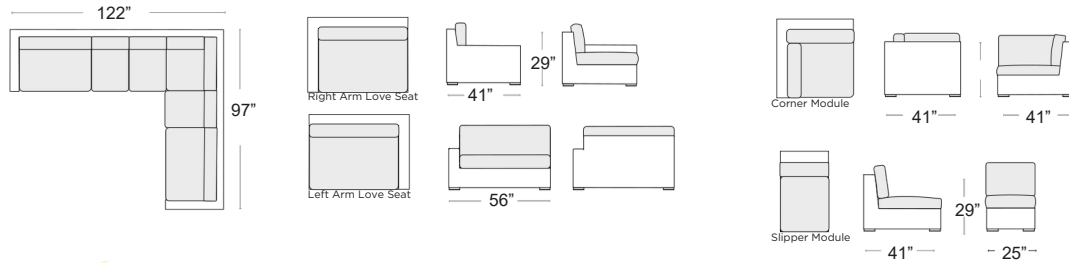

ANTRACITE

Bronte Sectional Set Driftwood

FullRoundResinWicker • PowderCoatedAluminum Frame
*Throw pillows not included

MSRP: \$7000 EA. SELL: **\$3500 EA.**

LOUNGE SEATING

CUSHIONS - BLISS SAND FRAME - FULL ROUND
RESIN WICKER DRIFTWOOD BRONTE SET-
DRIFTWOOD + BRONTE CUSH SET BLISS SA