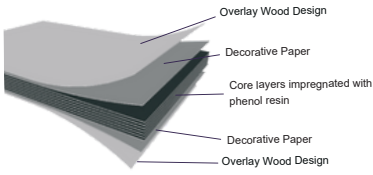

TABLETOPS

Compact HPL

½" Thick High pressure laminate top • Slightly textured to reduce sliding • UV protected • Pre-drilled stainless steel inserts for easy attachment to Bum bases

Refer to Tabletop & Base Fit Guide, Page 120