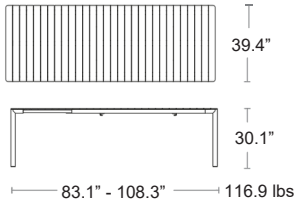

ANTRACITE
49152.02

TORTORA
49159.10

Tevere 210 Extendable

Uniformly colored recyclable fibreglass polypropylene resin table top • UV Protected • Coated Aluminum Frame • Seats 8-10

MSRP: \$3180 EA. SELL: **\$2385 EA.**