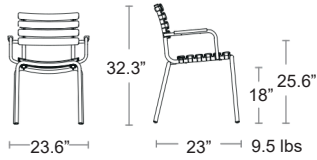

HOUE

MADE IN DENMARK

ReCLIPS

Resin slats made from 97% recycled polypropylene • UV protected • Round tubular aluminum frame • E-Plated Powder Coat finish

MSRP: $480 EA. SELL: **$315 EA.**