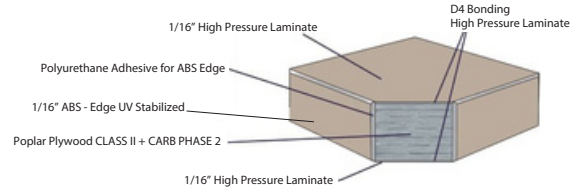

ATRIUM GREY	MARBLE CARRARA	MARBLE PIETRO	SILVER FABRIC	SIZE		WGT.	MSRP	SELL
EXT-AG-48X32	EXT-CM-48X32	EXT-PM-48X32	EXT-SF-EX48X32	48"x32"		38 lbs	$930	$605
EXT-AG-24X32	EXT-CM-24X32	EXT-PM-24X32	EXT-SF-EX24X32	24"x32"		19 lbs	$540	$350
EXT-AG-30RD	EXT-CM-30RD	EXT-PM-30RD	EXT-SF-EX30RD	30"		20 lbs	$700	$455
EXT-AG-36SQ	EXT-CM-36SQ	EXT-PM-36SQ	EXT-SF-EX36SQ	36"		32 lbs	$760	$495
EXT-AG-32SQ	EXT-CM-32SQ	EXT-PM-32SQ	EXT-SF-EX32SQ	32"		25 lbs	$650	$425
EXT-AG-24SQ	EXT-CM-24SQ	EXT-PM-24SQ	EXT-SF-EX24SQ	24"		14 lbs	$380	$250

TABLETOPS