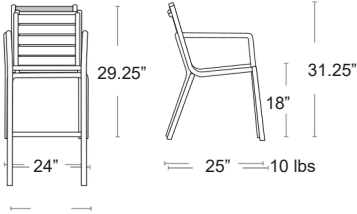

Island Sling

Batylineseat&back • Aluminum powder coated frame

MSRP: $450 EA. SELL: $295 EA.

EBONY BATYLINE SLING
FRAME - BLACK ISLAND-
A-BLK-EBO