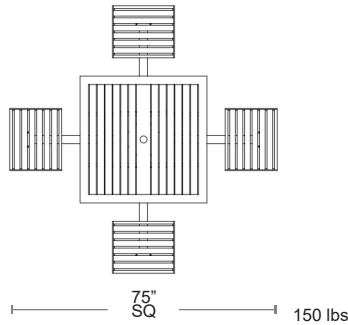

Marco Polywood Cluster 4 Seat

- Round tubular steel frame • E-Plated PowderCoat finish
- Polywood Seats & Tabletop • Built-in 1.5" umbrella mount •
- MUST be bolted down • Hardware included

MSRP: $2930 EA. SELL: **$1905 EA.**