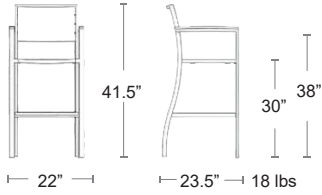

BATYLINE - SEAT & BACK FRAME - SILVER 516B-SW-BS