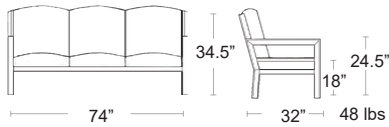

CITYVIEW-581

Love Seat

MSRP: $2240 EA.   SELL: **$1460 EA.**