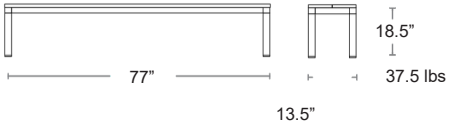

Rio Bench Aluminum

Aluminum frame & seat • E-Plated Powder Coat finish • Adjustable height feet

MSRP: $1380 EA. SELL: **$895 EA.**

BIANCO
49053.00

ANTRACITE
49052.02

TORTORA
49059.10