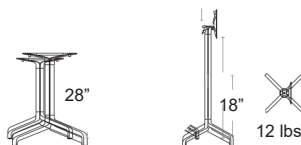

Mini Tilt

532 + COLOUR CODE
MSRP: $380 EA.
SELL: $250 EA.