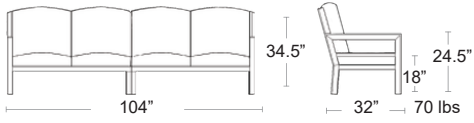

myStation

Long Sofa

MSRP: $4200 EA.   SELL: $2730 EA.

CITYVIEW-02R+02L

Right or Left

MSRP: $2100 EA.   SELL: $1365 EA.