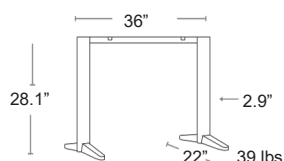

Trail 30

TRST30BK-BLACK -DH
MSRP: $360 EA.
SELL: **$235 EA.**