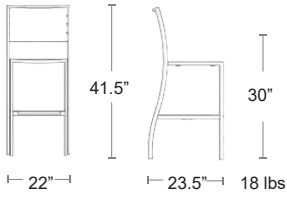

SEAT & BACK - VIRO GRAPHITE FRAME
- ANTRACITE 517B-SW-BA

Marco Sling - Armless

Square tubular aluminum frame • E-Plated Powder Coat finish

• Batyline Seat & Back

MSRP: \$400 EA. SELL: \$260 EA.

SEAT & BACK - BATYLINE FRAME - SILVER 517B-BT-GS