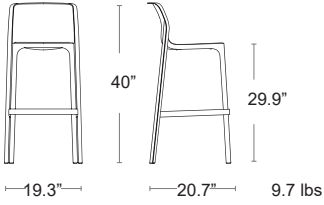

AGAVE
40348.16

PERA
40348.18

MARSALA
40348.21

TABACCO
40348.53

NARDI
YOUR OUTDOOR LIVING
MADE IN ITALY

Net

Uniformly coloured polypropylene & fibreglass • UV Protected

MSRP: \$290 EA. SELL: **\$220 EA.**