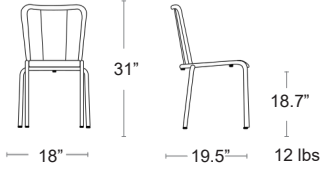

Marco Polywood Bench

Square tubular aluminum frame • E-Plated Powder Coat finish
 • Polywood Seat & Back
 MSRP: \$660 EA.

SELL: \$430 EA.

Connecting hardware included with orders of 2 or more

Jakarta Folding