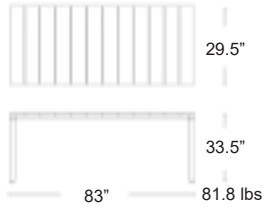

NARDI
YOUR OUTDOOR LIVING
MADE IN ITALY

Rio 210 Aluminum Fix

Aluminum frame & legs • Aluminum tabletop • E-plated Powder Coat finish • UV Protected • Seats 10

MSRP: $2540 EA. SELL: **$1905 EA.**