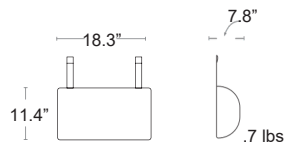

Headrest Cushion

Adjustable straps • washable on delicate setting • 100% yarn dyed acrylic UV protected • Dirt repellent & Mold resistant

MSRP: $100 EA. SELL: **$65 EA.**

ROSA QUARZO
36329.04.066