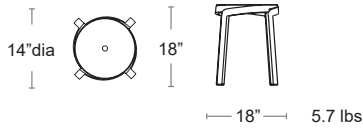

Stack Mini Stool

Uniformly coloured polypropylene & fibreglass • UV Protected

MSRP: $160 EA.   SELL: **$105 EA.**