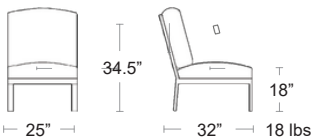

Armless

MSRP: $1100 EA.   SELL: **$715 EA.**