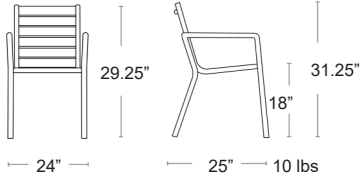

myStation

Island Faux Wood

FauxWoodseat&back•Aluminum powder coated frame

MSRP: $390 EA. SELL: **$255 EA.**

FAUX WOOD GREY
FRAME - BLACK
ISLAND-A-BLK-FWG