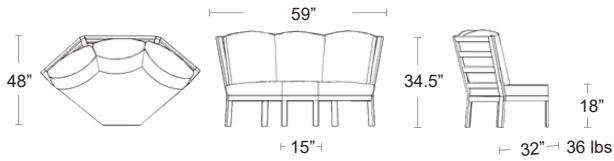

CITYVIEW-02R

LOUNGE SEATING

City View Modular Collection

Corner

MSRP: \$2200 EA. SELL: **\$1430 EA.**

CITYVIEW-00C

Double Armless

MSRP: \$2000 EA. SELL: **\$1300 EA.**