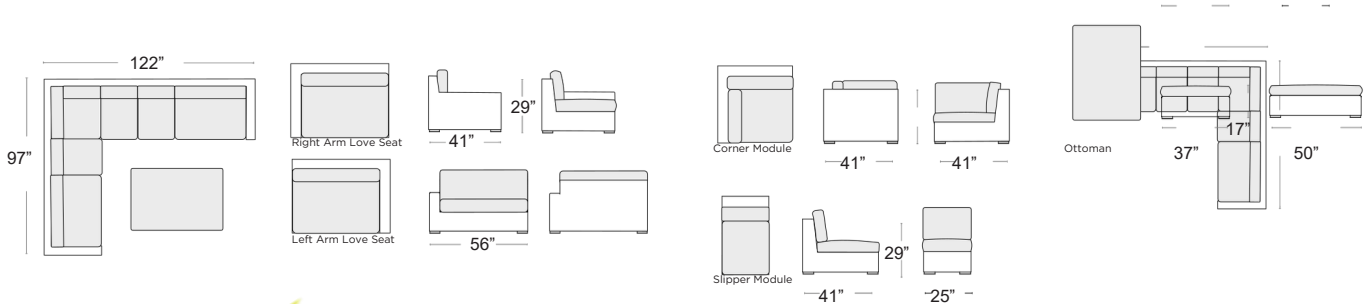

myStation

Bronte Sectional Set Charcoal

FullRoundResinWicker • PowderCoatedAluminum Frame

*Throw pillows not included

MSRP: $7700 EA. SELL: **$3850 EA.**