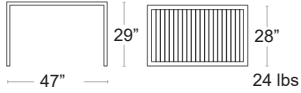

Cube Rectangle

Cube 120

47652.02