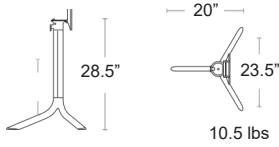

Flute Tilt

Cast Aluminum • E-Plated Powder Coat finish
• Specially Treated for High Salinity Environments

MSRP: $340 EA. SELL: $220 EA.