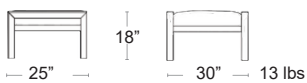

Ottoman

MSRP: $600 EA.   SELL: **$390 EA.**