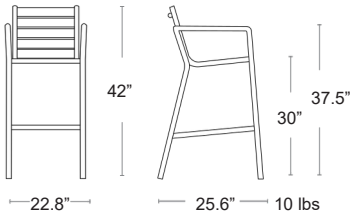

BLUE
786B-6034

BLACK
786B-9005

myStation

Island Faux Wood

FauxWoodseat&back•Aluminum powder coated frame

MSRP: \$410 EA. SELL: **\$270 EA.**

FAUX WOOD GREY FRAME -
EBONY ISLAND-B-BLK-FWG

FAUX WOOD TEAK FRAME -
SAND ISLAND-B-SND-FWT