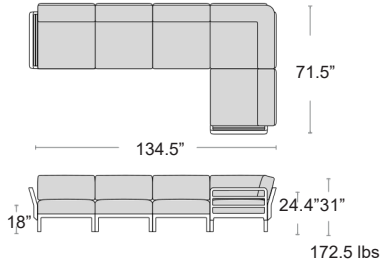

Pouf/Ottoman

MSRP: \$1100 EA.

SELL: **\$825 EA.**

40179.+ FRAME & FABRIC
COLOUR CODES

Maximo 5 Sofa Set

Uniformly coloured fibreglass & polypropylene • UV Protected • Recyclable
The Nardi Regeneration industrial program is creating a line of outdoor furniture specifically dedicated to regenerated plastic products, made of post-industrial & post-consumer polypropylene, which can in turn be recycled