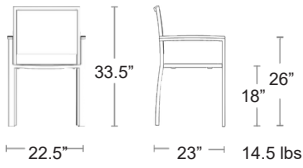

Square tubular aluminum frame • E-Plated Powder Coat finish • Viro Wicker Seat & Back • Polywood armrests

MSRP: \$350 EA. SELL: **\$230 EA.**

SEAT & BACK - VIRO GRAPHITE
FRAME - SILVER 516A-SW-BS

SEAT & BACK - VIRO GRAPHITE
FRAME - ANTRACITE 516A-SW-BA