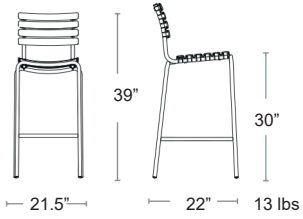

ReCLIPS

Resinslats made from 97% recycled polypropylene • UV protected • Round tubular aluminum frame • E-Plated Powder Coat finish

MSRP: $530 EA. SELL: **$345 EA.**