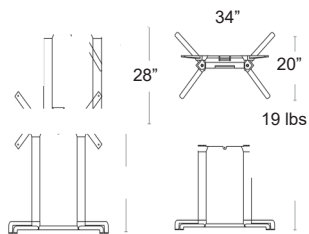

Scudo Tilt Double

Cast Aluminum • E-Plated Powder Coat finish
• Specially Treated for High Salinity Environments
MSRP: $540 EA. SELL: **$350 EA.**

SPECIAL ORDER

Trail 27

TRST27BK-BLACK-DH
MSRP: $310 EA.
SELL: **$205 EA.**

Trail 30

TRST30BK-BLACK -DH
MSRP: $360 EA.
SELL: **$235 EA.**

Trail Double

TTST22BK-BLACK -DH
MSRP: $480 EA.
SELL: **$315 EA.**