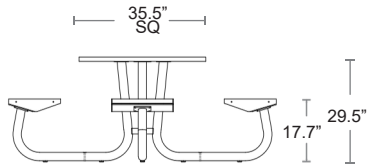

Marco Polywood Cluster 4 Seat

- Round tubular steel frame • E-Plated PowderCoat finish
- Polywood Seats & Tabletop • Built-in 1.5" umbrella mount •
- MUST be bolted down • Hardware included

MSRP: $2930 EA. SELL: **$1905 EA.**

PLEASE NOTE This product has high UV additives to prevent fading, however in some instances, drinking glasses left on the table in the sun can act as a magnifying glass and create small burn holes in the Polywood. This product is recommended for use where glassware is not used

TOP & SEATS GREY POLYWOOD
FRAME ANTRACITE
CS-7114-PW-GA