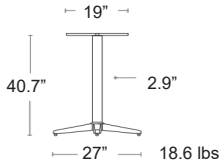

Trail Bar Collection

Steel · E-plated Powder Coat finish · Award-winning self-stabilizing mechanical system

Trail 27

TRST27BKB-BLACK-BH
MSRP: $360 EA.
SELL: **$235 EA.**

Trail 30

TRST30BKB-BLACK-BH
MSRP: $400 EA.
SELL: **$260 EA.**

BLACK

Trail Counter Collection

Trail 27 Counter

Self Leveling Counter
TRST27BKC-BLACK-CH
MSRP: $360 EA.
SELL: **$235 EA.**

Trail 30 Counter

Self Leveling Counter
TRST30BKC-BLACK-CH
MSRP: $400 EA.
SELL: **$260 EA.**

BLACK