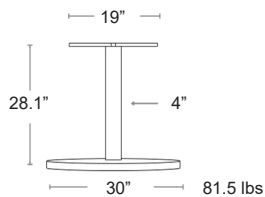

MSRP: \$820 EA.

SELL: \$535 EA.

BLACK

DINING HEIGHT BASES

Terrace 27 Tilt

Aluminum · E-plated Powder Coat finish · Award-winning self-stabilizing mechanical system

MSRP: \$470 EA.

SELL: \$305 EA.