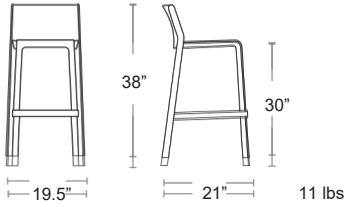

NARDI
YOUR OUTDOOR LIVING
MADE IN ITALY

Trill

Uniformly coloured polypropylene & fibreglass • UV Protected

MSRP: $280 EA. SELL: $210 EA.

BIANCO
40350.00

ANTRACITE
40350.02

GRIGIO
40350.03

TORTORA
40350.10

AGAVE
40350.16

OTTANIO
40350.49

SENAPE
40350.56

TABACCO
40350.53