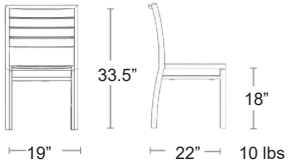

Marco Polywood

Square tubular aluminum frame • E-Plated Powder Coat finish
• Polywood Seat & Back

MSRP: $340 EA. **SELL: $225 EA.**

SEAT & BACK - TEAK POLYWOOD
FRAME - ANTRACITE 516S-PW-TA