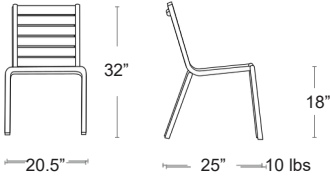

MSRP: \$280 EA. **SELL: \$185 EA.**

SEAT & BACK - BLACK & WHITE
FRAME - TEAK AC3501N01RAT

Island Faux Wood

FauxWoodseat&back•Aluminum powder coated frame

MSRP: \$360 EA. SELL: \$235 EA.

FAUX WOOD GREY
FRAME - BLACK
ISLAND-S-BLK-FWG