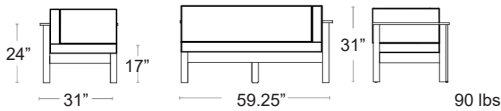

AMALFI-LEFT-FR