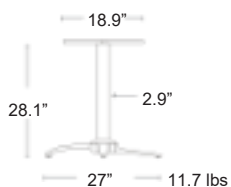

MSRP: \$820 EA.

SELL: \$535 EA.

BLACK

DINING HEIGHT BASES

Terrace 27 Tilt

Aluminum · E-plated Powder Coat finish · Award-winning self-stabilizing mechanical system

MSRP: \$470 EA.

SELL: \$305 EA.