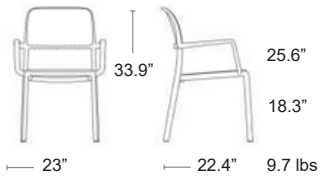

ARMCHAIRS

Bora

Uniformly coloured polypropylene & fibreglass • UV Protected
 See cushions Page 28
 MSRP: \$230 EA.

SELL: \$150 EA.

-  BIANCO
40242.00
-  ANTRACITE
40242.02
-  ROSSO
40242.07
-  TORTORA
40242.10
-  AGAVE
40242.16