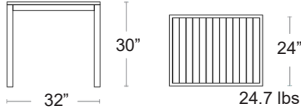

Marco Polywood Rectangle

Marco 24" x 32"

DT516-23Q + COLOUR CODE

MSRP: $540 EA.

SELL: $350 EA.