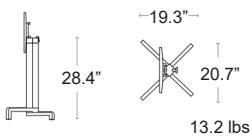

Ibisco Tilt

Cast Aluminum • E-Plated Powder Coat finish
• Specially Treated for High Salinity Environments

MSRP: $360 EA. SELL: $235 EA.