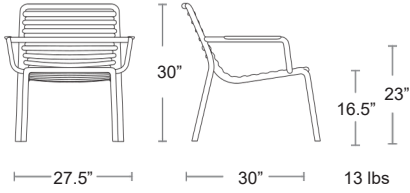

TORTORA
40327.10

SENAPE
40327.56

CORALLO
40327.75

Doga Relax

Uniformly coloured polypropylene & fibreglass • UV Protected
See cushions Page 143

MSRP: \$350 EA. SELL: **\$265 EA.**

BIANCO
40256.00

ANTRACITE
40256.02