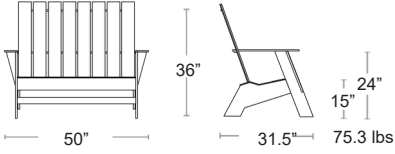

Lakeshore Loveseat

Highdensity polyethylene(HDPE) • Textured finish •
Durable • UV protected

MSRP: $1350 EA.SELL: **$875 EA.**

SPECIAL ORDER