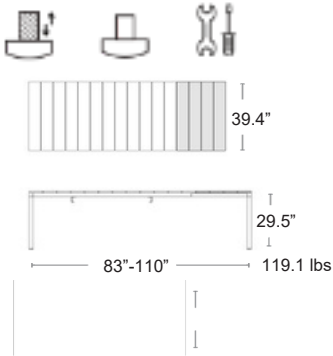

Rio 210 Aluminum Extendable

Aluminum frame & legs • Aluminum tabletop • E-plated Powder Coat finish • UV Protected • Removeable leaf nests under table • Seats 8-10

MSRP: $3600 EA. SELL: **$2700 EA.**

Panel Replacements

Specify EndorExtension & Colour

RIO 210 Aluminum

204883

MSRP: $530 EA.

SELL: **$265 EA.**