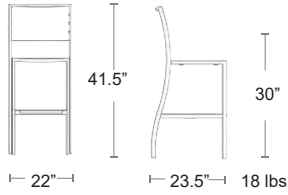

myStation

Marco Wicker - Armless

Square tubular aluminum frame • E-Plated Powder Coat finish

• Viro Wicker Seat & Back

MSRP: $400 EA. SELL: **$260 EA.**

SEAT & BACK - VIRO GRAPHITE FRAME
- SILVER 517B-SW-BS