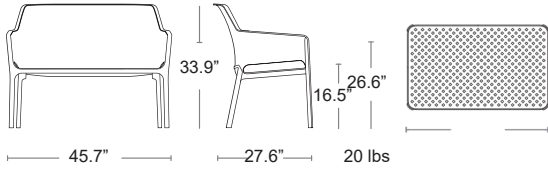

AGAVE
40044.16

TABACCO
40044.53

Net Bench

Uniformly coloured polypropylene & fibreglass • UV Protected
See cushions Page 143
MSRP: \$530 EA.

SELL: \$400 EA.

20 lbs

BIANCO
40338.00

ANTRACITE
40338.02