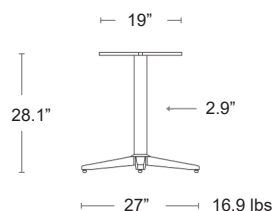

Scudo Tilt Double

Cast Aluminum • E-Plated Powder Coat finish
• Specially Treated for High Salinity Environments
MSRP: $540 EA. SELL: **$350 EA.**

SPECIAL ORDER

Trail 27

TRST27BK-BLACK-DH
MSRP: $310 EA.
SELL: **$205 EA.**