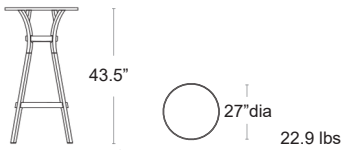

Combo Bar 70

40032 + 40031 + COLOUR CODE

MSRP: $650 EA.
SELL: **$425 EA.**