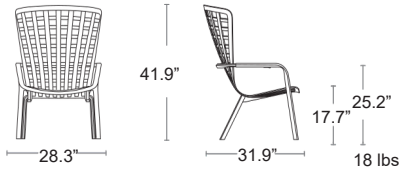

Folio

Reclining armchair. Uniformly coloured fibreglass polypropylene resins • UV Protected. • Matte finish • Non-slip replaceable feet.

MSRP: $500 EA.   SELL: **$375 EA.**