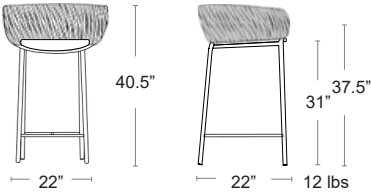

myStation

Capri

All-Weather Rope back & arms • Round tubular aluminum frame • E-Plated Powder Coat finish • Textaline seat cushion

MSRP: $480 EA. SELL: **$315 EA.**

CUSHION - GREY FRAME - BLACK CAPRI.BAR