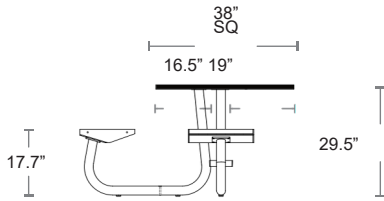

Marco Polywood Cluster ADA/AODA

- Round tubular steel frame • E-Plated Powder Coat finish
- Polywood & Aluminum Seats & Tabletop • Built-in 1.5" umbrella mount •
- MUST be bolted down • Hardware included

MSRP: $2820 EA. SELL: **$1835 EA.**