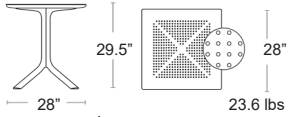

Clip 70

40084 +COLOUR CODE

MSRP: $490 EA.
SELL: **$320 EA.**