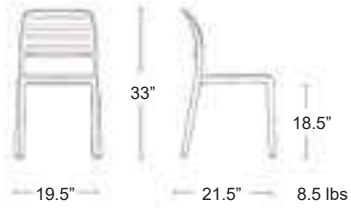

NARDI
YOUR OUTDOOR LIVING
MADE IN ITALY

Costa

Uniformly coloured polypropylene & fibreglass • UV Protected
See cushions, Page 54

MSRP: $200 EA. SELL: **$130 EA.**

BIANCO
40245.00