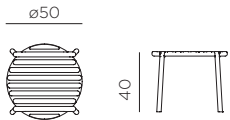

IT Tavolo basso. Materiale: polipropilene fiberglass trattato anti-UV e colorato in massa. Impilabile. Finitura opaca. Dotato di piedini antiscivolo. Istruzioni d'uso: posizionare in modo stabile su un suolo piano. Pulire con detersivi non aggressivi e sciacquare con acqua. Il tavolino NON può essere usato come seduta. Nardi declina ogni responsabilità per danni a persone e/o cose, o al prodotto stesso, causati dall'utilizzo improprio del prodotto. Tipo di utilizzo: collettività. Prodotto in Italia. Resina riciclabile. Prodotto a norma UNI EN 581/1/3.

IMPORTANTE, CONSERVARE PER FUTURI RIFERIMENTI: LEGGERE ATTENTAMENTE

EN Side table. Material: uniformly colored fiberglass polypropylene resins with UV additives. Stackable. Matt finish. With non-slip feet. Instructions for use: place on a flat, level area. Wash with mild soap and rinse with water. Table can NOT be used as a seat. Nardi declines all responsibility for damage to people and/or things, or to the product itself, caused by improper use of the product. Typical uses: group gatherings. Made in Italy. Recyclable resin. Product conforms to UNI EN 581/1/3.

IMPORTANT, RETAIN FOR FUTURE REFERENCE: READ CAREFULLY

FR Table basse. Matériau: polypropylène fiberglass traité anti-UV et coloré dans la masse. Empilable. Effet mat. Avec patins anti-dérapants. Instructions d'utilisation: positionner de manière stable sur un sol plan. Nettoyer le produit avec détergent non agressif et rincer avec de l'eau. La table NE peut pas être utilisée comme siège. Nardi décline toute responsabilité pour les dommages aux personnes et/ou aux choses, ou au produit lui-même, causés par une mauvaise utilisation du produit. Type d'utilisation: collectivité. Fabriqué en Italie. Résine recyclable. Produit conforme à la norme UNI EN 581/1/3.

IMPORTANT-À CONSER- VER POUR DE FUTURS BESOINS DE RÉFÉRENCE: À LIRE SOIGNEUSEMENT

DE Beistelltisch. Material: UV-beständigem fiberglass-Polypropylen, voll durchgefärbt. Stapelbar. Matt-Effekt. Mit rutschfesten Fußkappen. Gebrauchseanleitung: Einsatz auf ebenem Untergrund. Reinigung mit neutralem Reinigungsmittel und mit Wasser nachspülen. Der Tisch kann NICHT als Sitz verwendet werden. Nardi lehnt jede Verant-

wortung für Schäden an Personen und/oder Gegenständen oder am Produkt selbst ab, die durch unsachgemäße Verwendung des Produkts verursacht werden. Nutzung: Gewerblich. Hergestellt in Italien. Recyclebarer Kunststoff. Produkt entspricht der norm UNI EN 581/1/3.

WICHTIG BITTE AUFMER- KSAM DURCHLESEN UND GUT AUFBEWAHREN