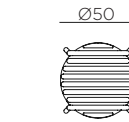

DOGA TABLE

design Raffaello Galiotto

Ref. 042

2,4

peso prodotto in kg
weight of product in kg

4
0,141 m³

imballo cartonato - pz e volume in m³
carton packing - pcs and volume in cbm

16 pz