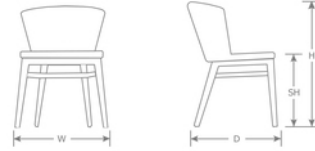

DETAILS

H	W	D	SH	Lbs
31.5"	24"	24.5"	18"	9.5

Outdoor/Indoor Side Chair

Frame: Aluminum w/ All Weather Wicker

Seat/Back: All-Weather Wicker

SHIPPING

FOB: PA 17042

Quick Ship Finishes: