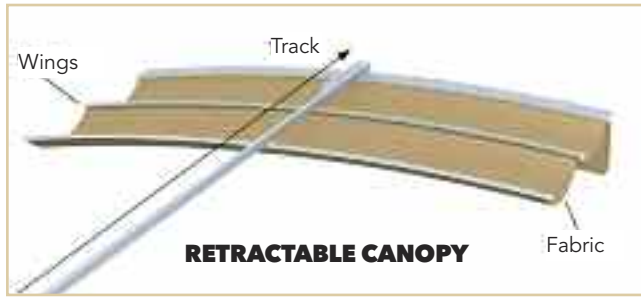

Space. Light. Air. Comfort. **Breathe.**

RETRACTABLE CANOPY, RETRACTABLE ROOF, LOUVRE OR GLASS ROOF ... WHICH IS RIGHT FOR YOU?

Your Project, Your Choice.

As an open-air structure with rafters and beams making an open box frame, a pergola's lightness, elegance and architectural attractiveness can help define and transform an outdoor space — and, of course, help to define your own unique business brand.

Pergolas provide partial shade on hot summer days, but for more robust coverage they can employ retractable canopies or retractable roofs for more thorough sun and rain protection.

Which type is best for you? We can provide a site assessment detailing the best options to suit both your individual needs and your budget and we custom build-to-fit your structure.

RETRACTABLE CANOPY

RETRACTABLE ROOF

A retractable canopy (above, left) mounts below the structure. Our drive beams are located in the middle of the canopy to operate the mechanism. Since there is only one track, there is no need to align 'tracks'. This allows us to mount to frames of all kinds, including metal and wood, without concern for jamming or binding as the frame may shift over time. Also, having the canopy supported in the center allows rain to shed to the sides. Our retractable canopies are a fully framed canopy system with the strength to withstand most winds and even heavy rain.