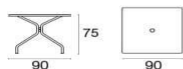

Description

Code: **824**

Typology: **Fixed**

Collection: **Solid**

Static Load: 100 Kg

Shape: Square

Technical Info

Width: **90 cm**

Depth: **90 cm**

Height: **75 cm**

Weight: **18.0 Kg**

Static Load: **100 Kg**

Packaging

Packages: **1**

Pieces for pack: **1**

Dimensions: **107x16x98 cm**