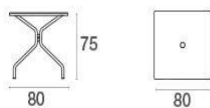

Cambi / Square table 80x80 Design / Aldo Ciabatti

Comfortable and with an essential design, Cambi is a set of tables that naturally fits in in the most diverse contexts. The table top with dimensions 60 x 60 cm up to diameter 120 cm is made from the unmistakable EMU expanded metal.

Description

Code: **801**
Typology: **Fixed**
Collection: **Cambi**

Static Load: 100 Kg
Shape: Square

Technical Info

Width: **80 cm**
Depth: **80 cm**
Height: **75 cm**
Weight: **14.90 Kg**
Static Load: **100 Kg**

Packaging

Packages: **1**
Pieces for pack: **1**
Dimensions: **107x13x84 cm**
Volume: **0.117 mc**

Polyethylene bag and cardboard box

Cambi / Square table 80x80
Design / Aldo Ciabatti

Colors

Antique Iron

Matt White