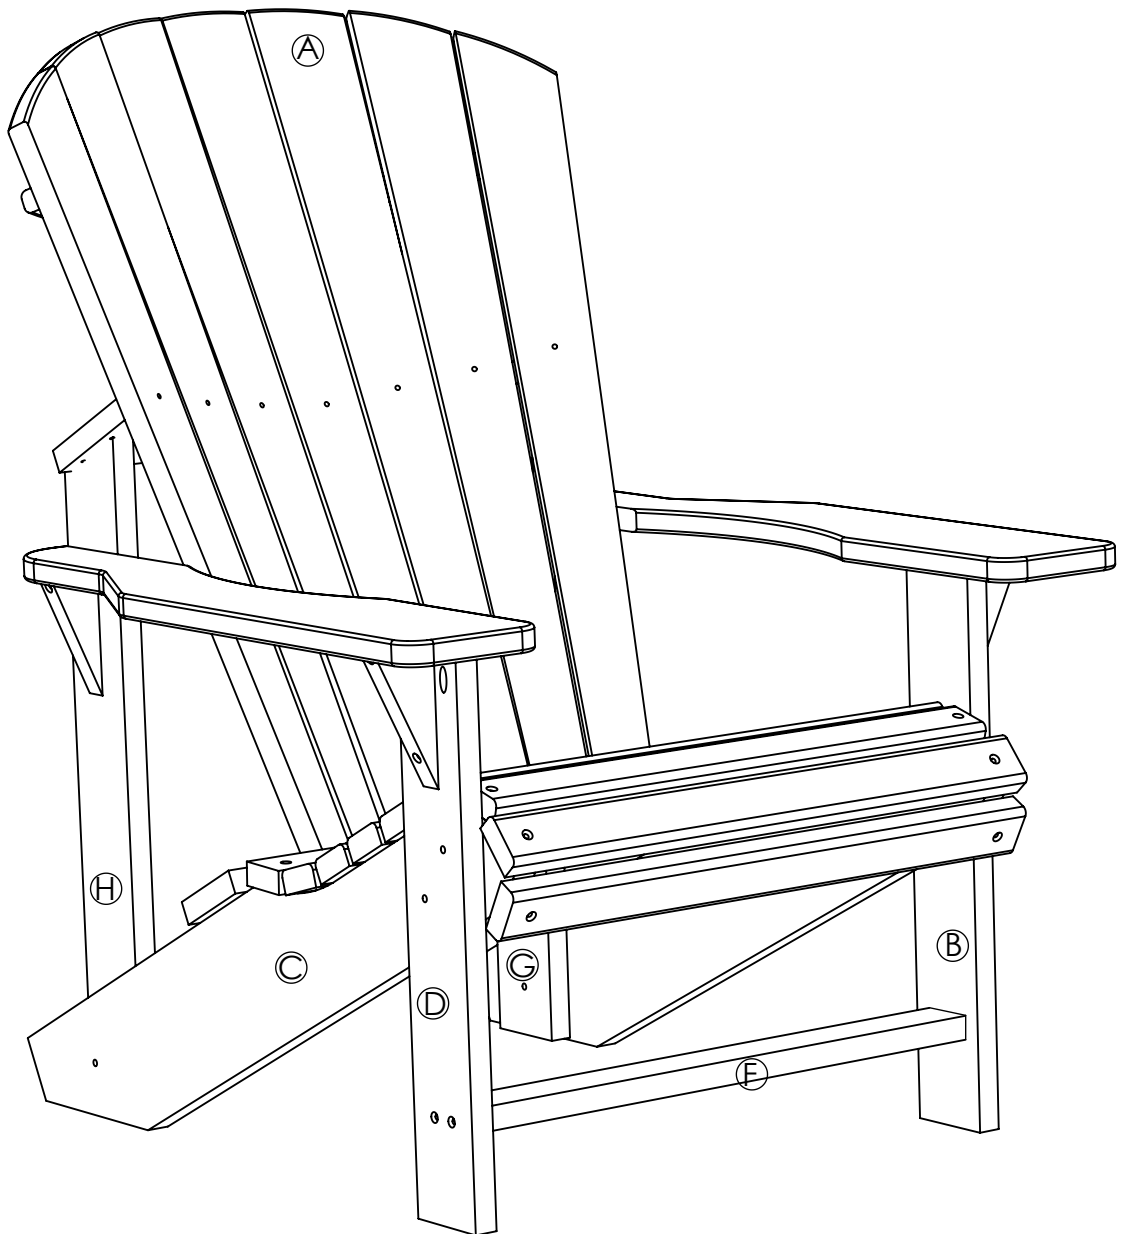

Generation Line

C01

Generation Line

BY C.R. PLASTIC PRODUCTS INC

C01

ⒶX1

ⒷX1

ⒸX1

ⒹX1

ⒻX1

ⒺX1

#2

ⒾX6

ⒿX6

1 1/2" SCREW

ⓀX18

800.490.1283

crpproducts.com

FAX 519.271.8544

1

- ⓐX1
- ⓐX1
- ⓐX1
- ⓐX2
- ⓐX2
- ⓐX1

2

- ⓐX1
- ⓐX1
- ⓐX6
- ⓐX4
- ⓐX4
- ⓐX1

3 $\text{\textcircled{A}} \times 1$
 $\text{\textcircled{K}} \times 8$