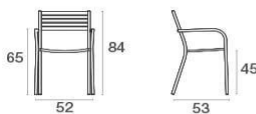

Segno / Armchair Design / Aldo Ciabatti

Segno defining element is simplicity: Segno, a collection which relies on horizontal lines as its identifying feature. Available in two different sizes, the versatile Segno bench, with its distinctive line motif, is the perfect seating element for those who love simple design and comfort.

Description

Code: **268**
Typology: **Lounge Chairs**
Collection: **Segno**

Stackable: 8
Static Load: 200 Kg
Seat Height: 45 cm

Technical Info

Width: **52 cm**
Depth: **53**
Height: **84**
Weight: **6.8 Kg**
Static Load: **200 Kg**
Seat Cushion:

Packaging

Packages: **1**
Pieces for pack: **4**
Dimensions: **97x66x55 cm**
Volume: **0.352 mc**

Polyethylene bag and cardboard box

Segno / Armchair
Design / Aldo Ciabatti

Colors

Military Green

Antique Iron