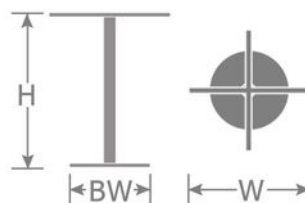

DETAILS

H	W	BW	Lbs
28.75"	29.5"	20"	32

Outdoor/Indoor Table Base

max top size 36"dia/32" sq.

*Table tops sold separately

E-coated powder coat finish

Made in Italy

Frame: Tubular Steel