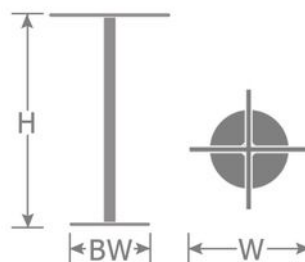

DETAILS

H	W	BW	Lbs
40.75"	21.5"	20"	33

Outdoor/Indoor Bar Table Base

Fits 28" - 32" DIA top / 24" -28" SQ top

\*Table tops sold separately

E-coated powder coat finish

Made in Italy

Frame: Tubular Steel