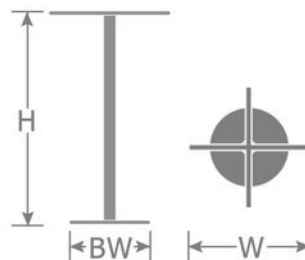

Bistro Bar #900HB.S

Designer: Centro Ricerche EMU

DETAILS

H	W	BW	Lbs
40.75"	21.5"	16"	25

Outdoor/Indoor Bar Table Base

max top size 24" dia.

*Table tops sold separately

E-coated powder coat finish

Made in Italy

Frame: Tubular Steel

Top: Steel

Base: Solid Steel

Assembly Required: Yes

SHIPPING

Master Pack Quantity:	1
Master Pack Dimensions:	43"x25"x5"
Master Pack Weight:	29 Lbs.
Density:	10
Master Cartons/Pallet:	10
Freight Class:	100
FOB:	PA 17042