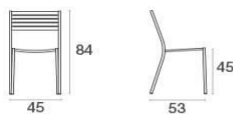

### Description

Code: **263**

Typology: **Chairs**

Collection: **Segno**

Stackable: 8

Static Load: 200 Kg

### Technical Info

Width: **45 cm**

Depth: **53 cm**

Height: **84 cm**

Weight: **7.8 Kg**

Static Load: **200 Kg**

Seat Cushion:

### Packaging

Packages: **1**

Pieces for pack: **4**

Dimensions: **98x69x48 cm**

Volume: **0.324 mc**

Polyethylene bag and cardboard box

Segno / Chair  
Design / Aldo Ciabatti

Colors