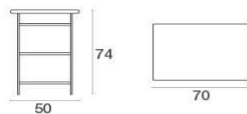

### Technical Info

Width: **70 cm**  
Depth: **50 cm**  
Height: **74 cm**  
Weight: **8.10 Kg**  
Static Load:  
Seat Cushion: