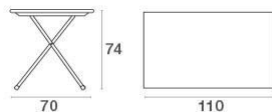

Description

Code: **331**
Typology: **Folding**
Collection: **Arc en ciel**

Folding: Yes
Shape: Rectangular

Technical Info

Width: **110 cm**
Depth: **70 cm**
Height: **74 cm**
Weight: **16.40 Kg**
Static Load:
Seat Cushion:

Packaging

Packages: **1**
Pieces for pack: **1**
Dimensions: **117x14.5x92 cm**
Volume: **0.156 mü**

Polyethylene bag and cardboard box

Arc en ciel / Folding rectangular table 110x70 Design /

Colors

Marine Blue